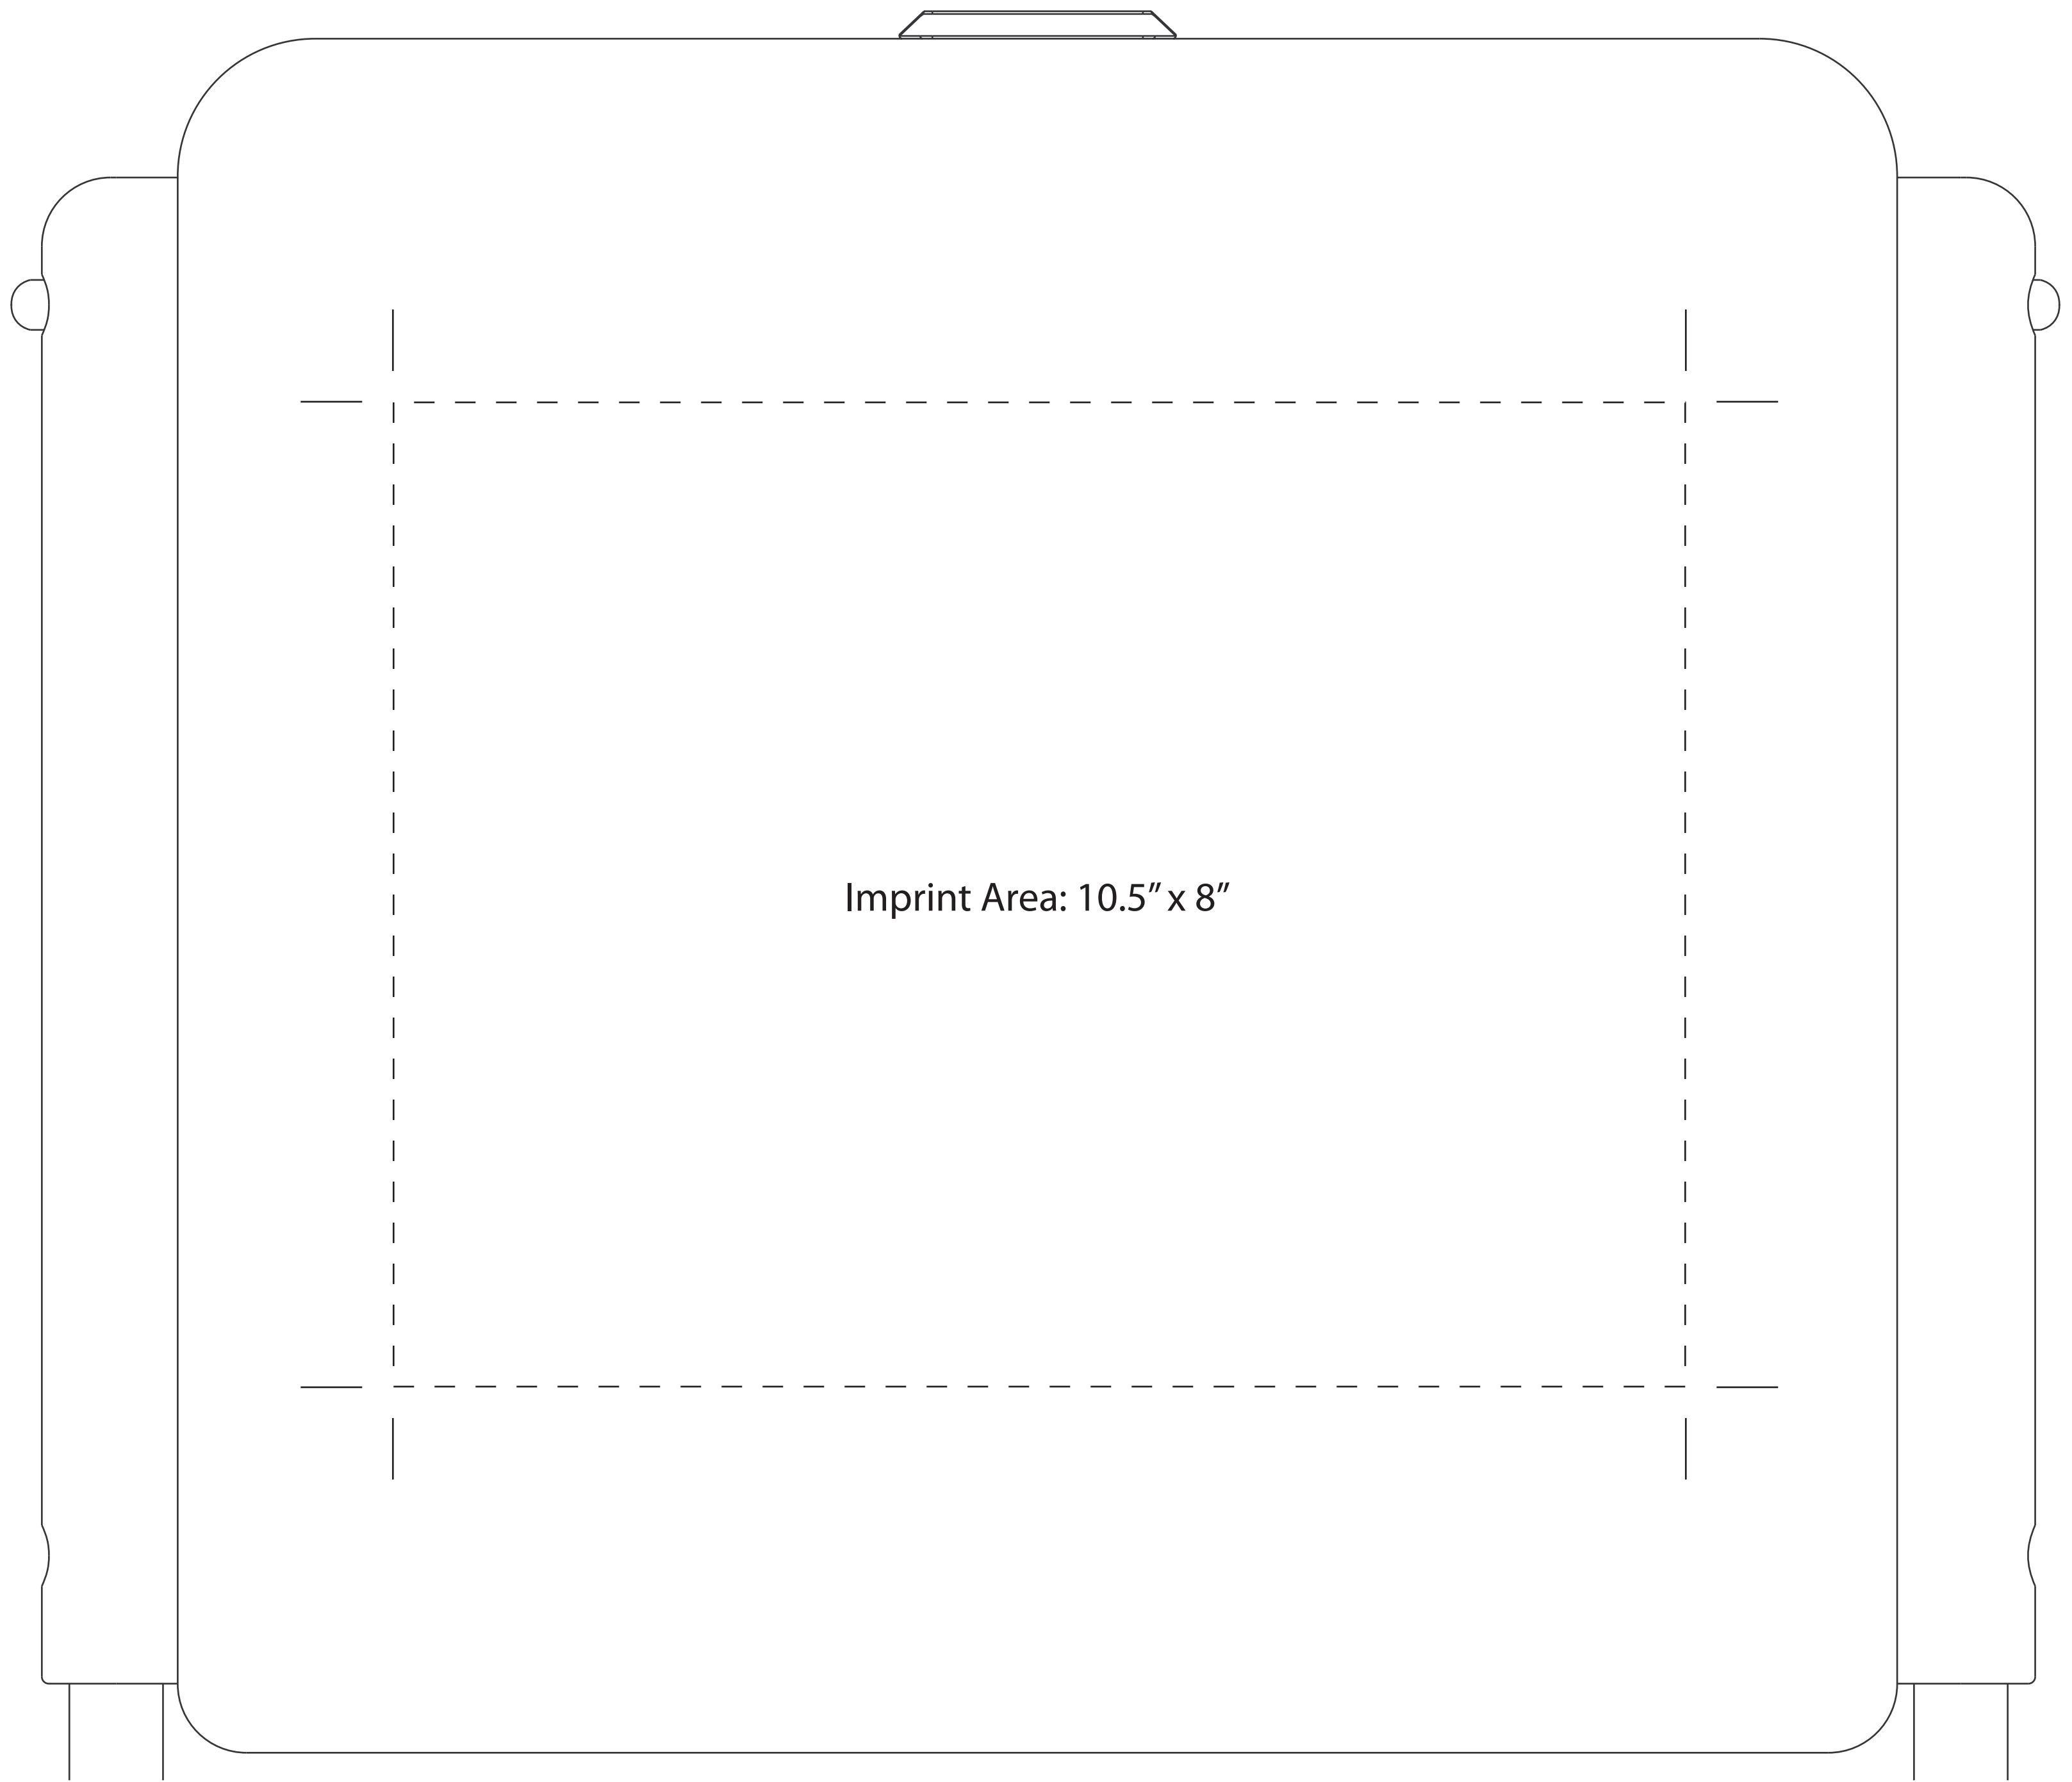

Side View

Imprint Area: 10.5" x 8"

Top View